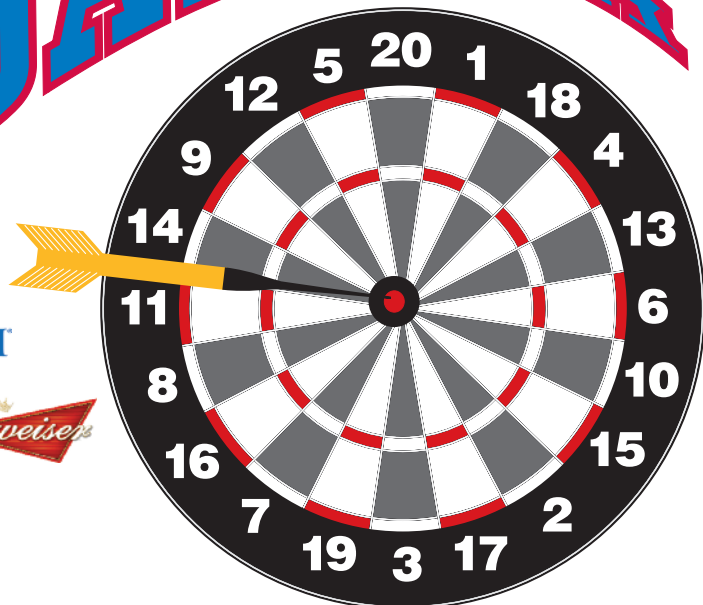

SOUTH DAKOTA

MAKE A WISH

37th Annual

State Team Dart Tournament

FEBRUARY 22-27, 2022

THE MONUMENT • RAPID CITY, SD

*Elite Divisions in Singles and
Doubles . . . Different Entry Fees. . .
Different Formats!
Check with your operator for details.*